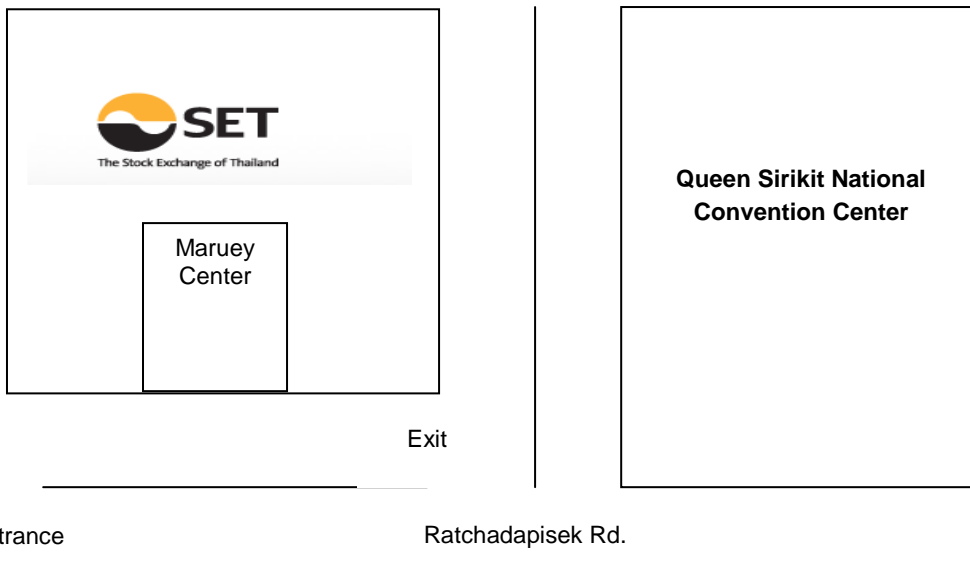

### Map of Pick-up Point

Inoue Rubber (Thailand) Public Company Limited, 157 Moo. 5 Phaholyothin Rd., Lamsai, Wangnoi, Ayutthaya 13170, has prepared 2 pick-up points and the Company's employees will stay there one person per one point with IRC sign. Details are as follows:

1. At an exit gate of the Stock Exchange of Thailand

(The first minivan will leave at 12.00 hours and the second one will leave at 12.30 hours.)

- 2. At car park area, exit gate of BTS Skytrain Mochit Station

(The first minivan will leave at 12.00 hours and the second one will leave at 12.30 hours.)